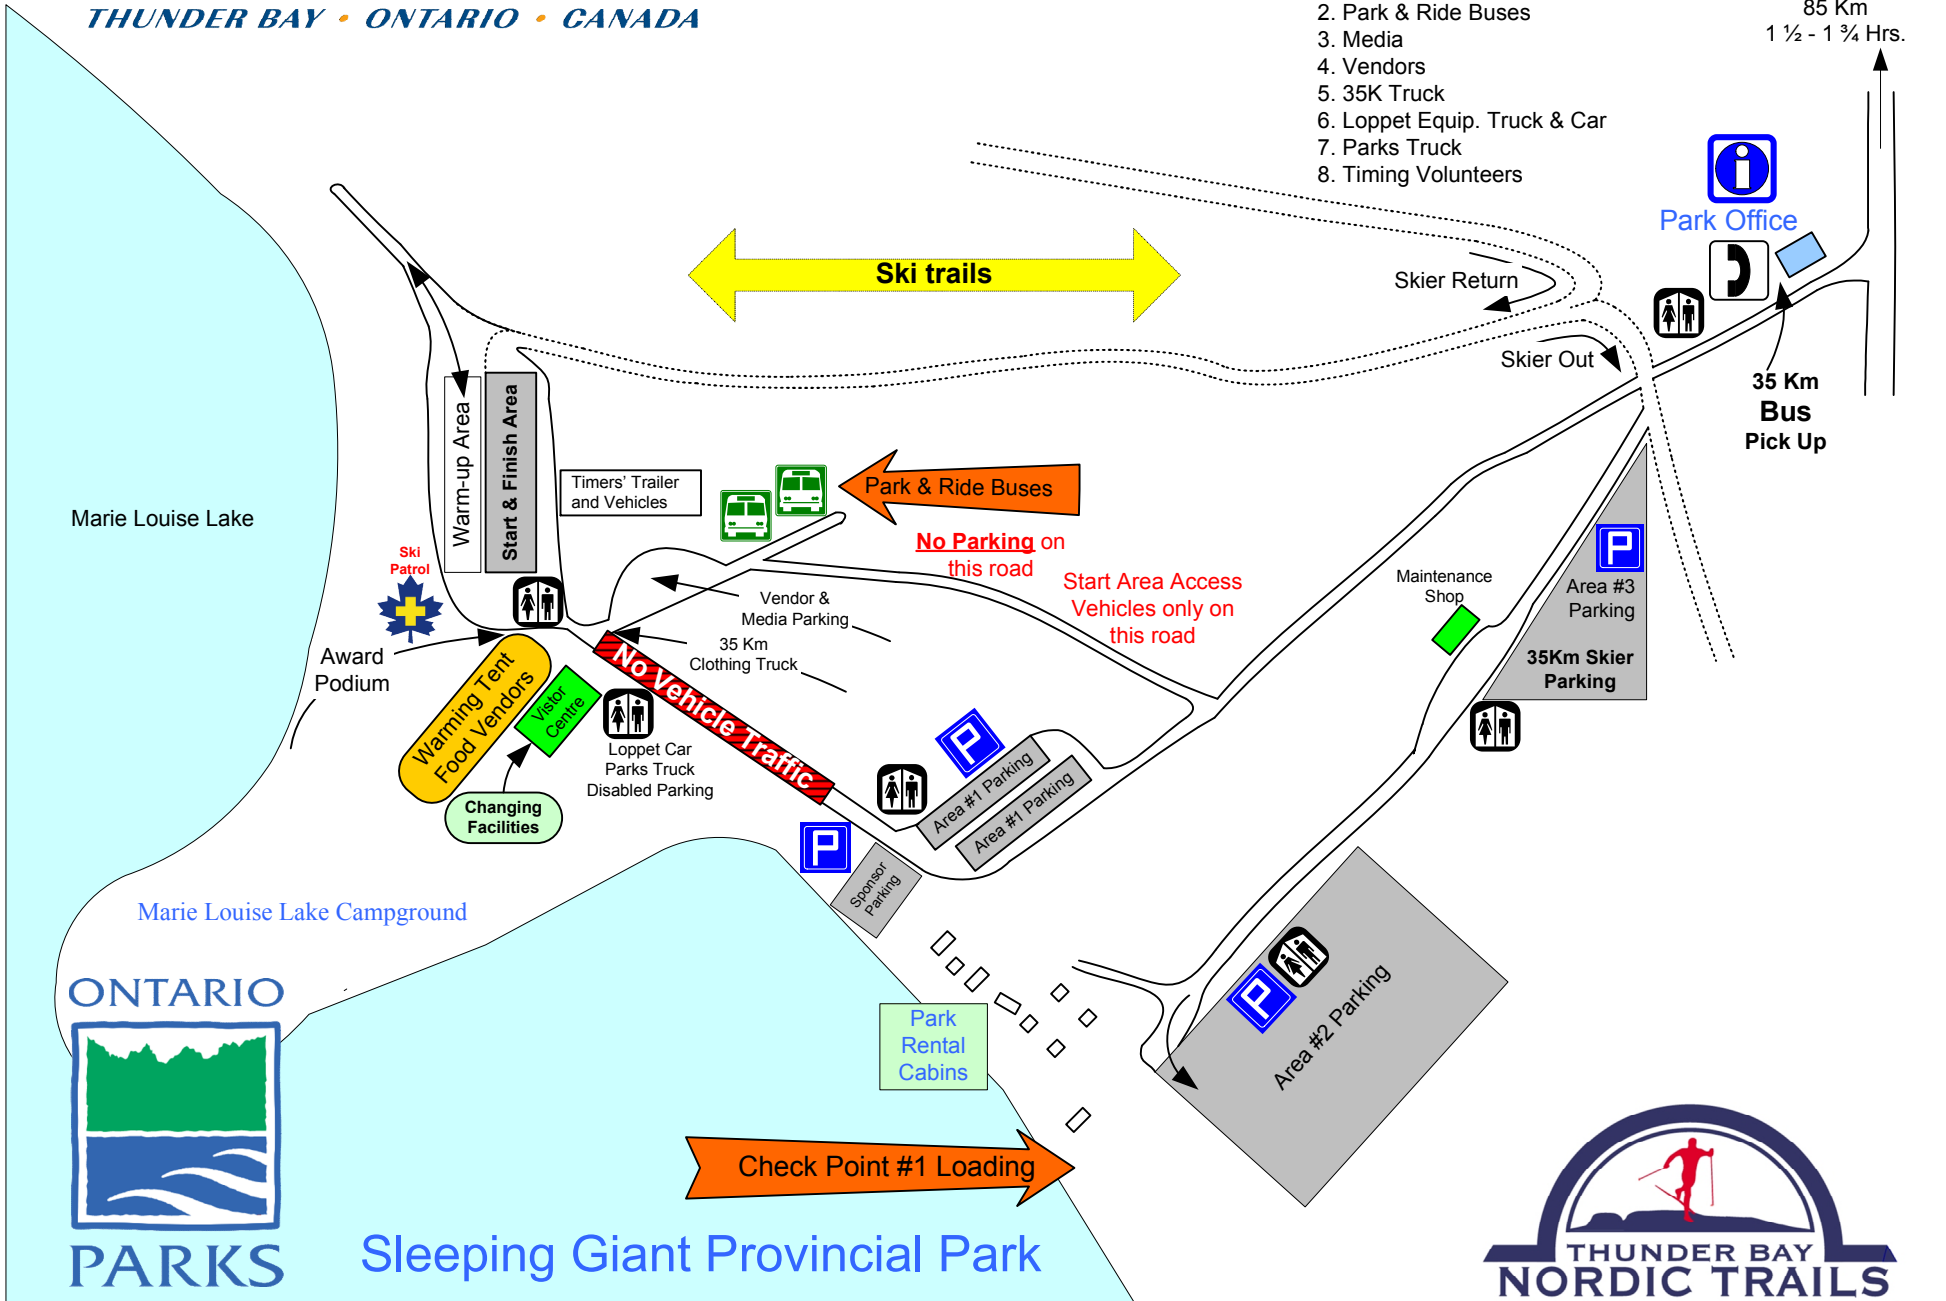

Site Map Access

Start Area Access Only

1. Superior Zone Ski Patrol
2. Park & Ride Buses
3. Media
4. Vendors
5. 35K Truck
6. Loppet Equip. Truck & Car
7. Parks Truck
8. Timing Volunteers

To Thunder Bay
 85 Km
 1 ½ - 1 ¾ Hrs.

Sleeping Giant Provincial Park